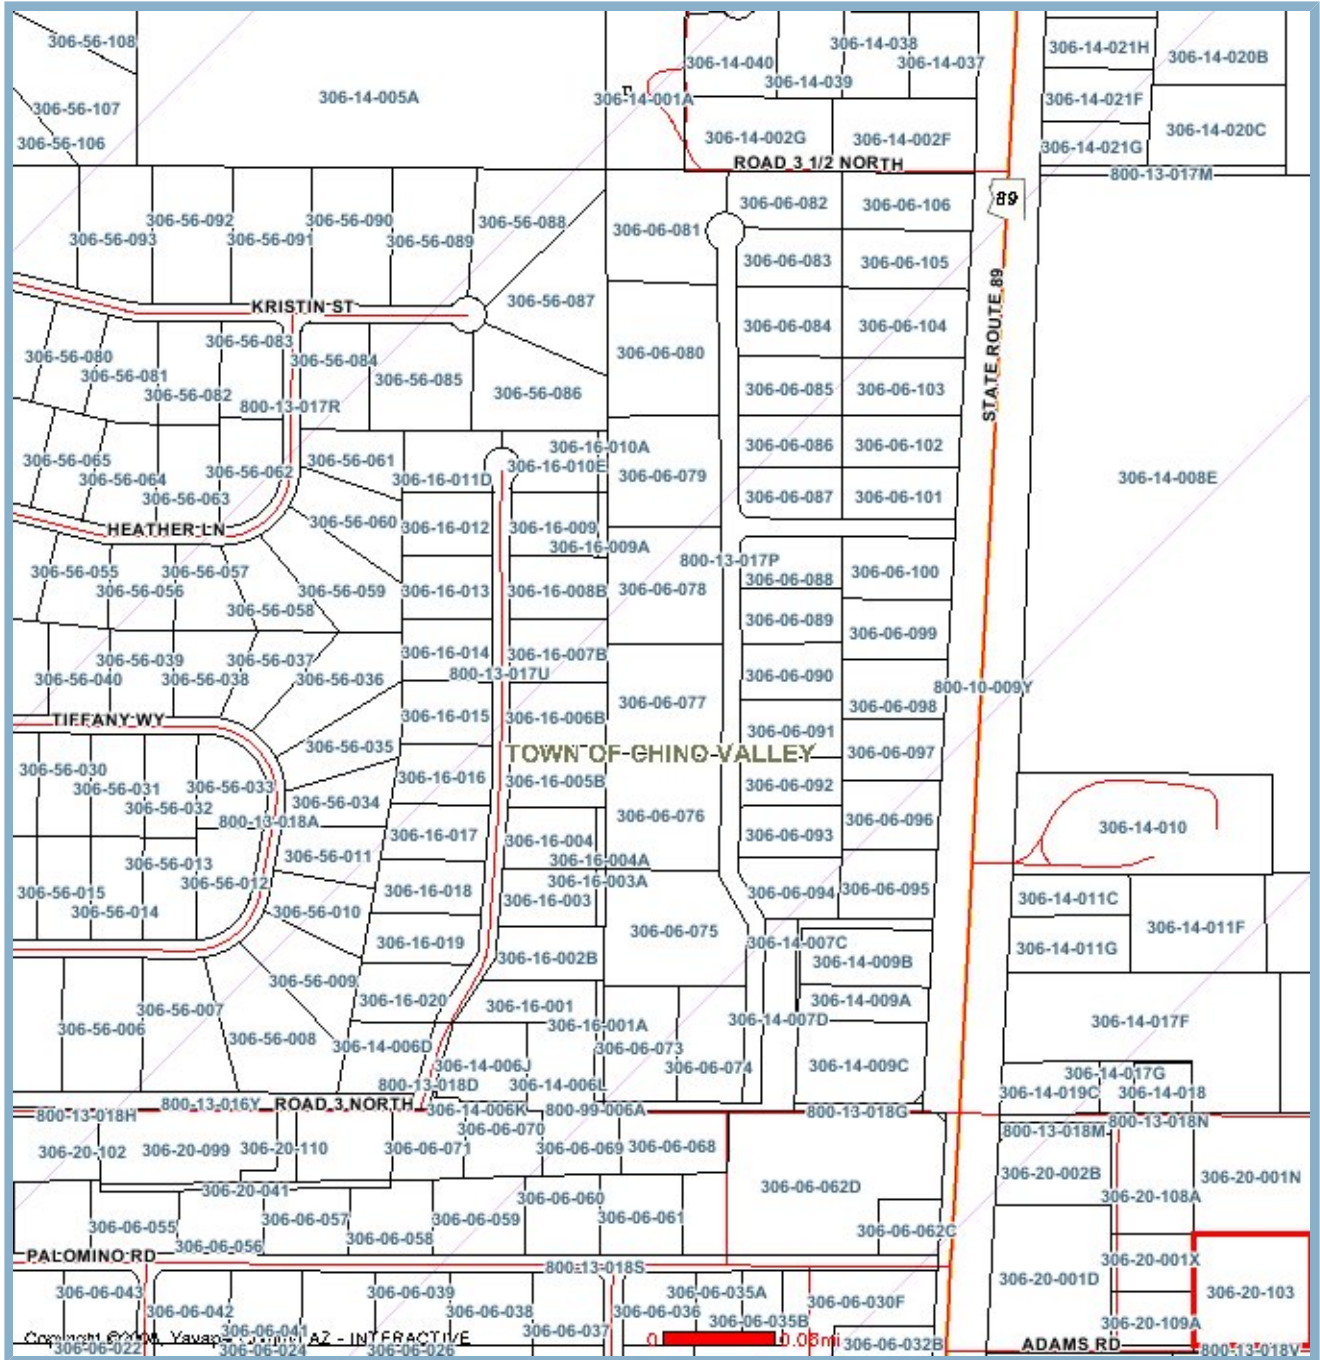

Close Window Print Page Save Map Image

Chino Valley Commercial

Printed: 5/28/2008

Map scale: 1 inch = 529 feet

Disclaimer: Yavapai County assumes no responsibility for errors, omissions, and/or inaccuracies in this mapping product.